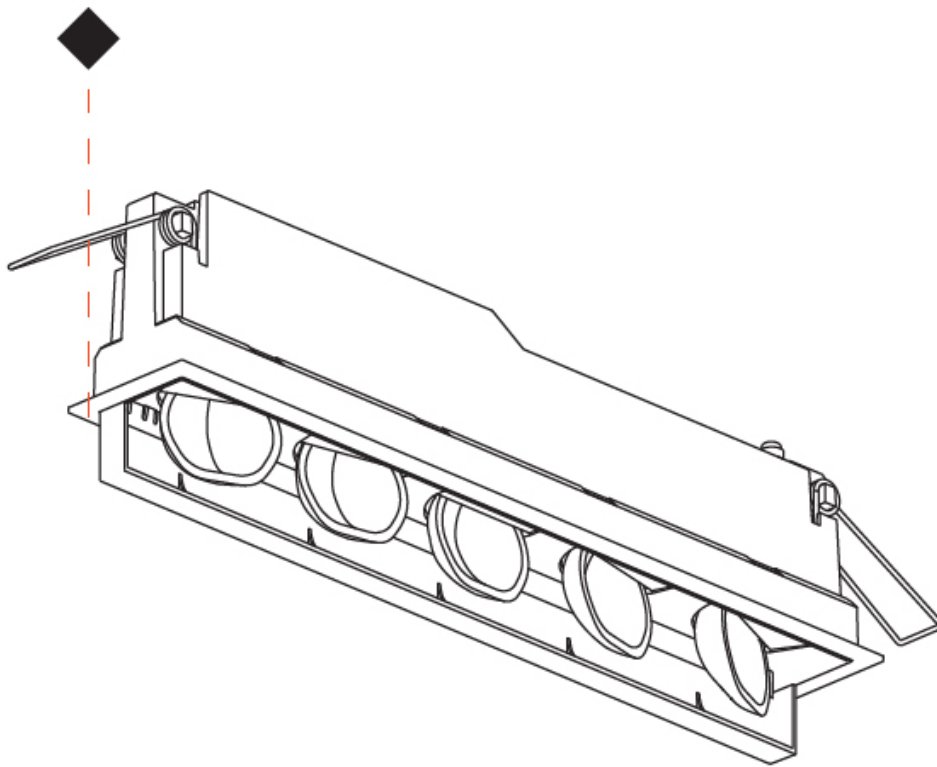

MAGIQ WALLWASH RECESSED

A35154-

PROJECT _____

TYPE _____

SPECIFIER _____

QUANTITY _____

DATE _____

A